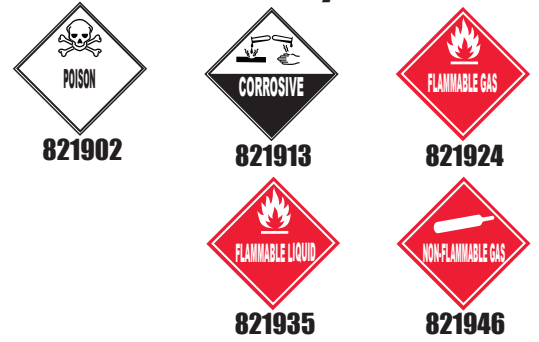

4" x 4" Subsidiary Risk Labels